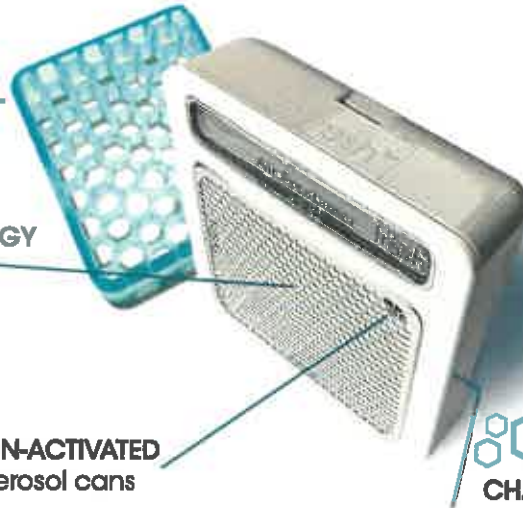

Introducing...

myfresh™

Air Freshening Just Got Personal

Our new, innovative solution that delivers more targeted, clean and efficient air freshening for small, personal spaces.

myfresh offers more discreet targeting, providing superior efficiency and cleanliness. It freshens air in small spaces exactly when and where it's needed, reducing fragrance overload, nasal fatigue, and aerosol residue. Clean floors and eliminating the need to handle dirty cans creates a better user experience.

Innovative Technology, Automatic Performance

Featuring hands-free motion-activation, *myfresh* releases just the right amount of fragrance from our proprietary dry fragrance inserts emitted by our small, high-velocity freshFan technology.

DRY FRAGRANCE TECHNOLOGY

Liquid-free, leaves no residue

freshFan TECHNOLOGY

High-velocity fan

HANDS-FREE, MOTION-ACTIVATED

No touching dirty aerosol cans

CHARCOAL FILTERS

For a fresher experience

Great for any small space!

Designed specifically for small spaces, *myfresh* can freshen up any small space: every bathroom stall, urinal or sink area, as well as office & desk areas. Just place *myfresh* within 3 feet of the user's upper body.*