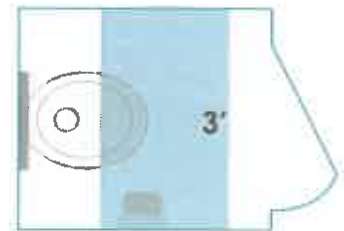

SINK AREAS

OFFICE & DESKS

BATHROOM STALLS

URINALS

For Restroom Stalls:

2' from the floor and within 3' of the toilet.

Anywhere in the back half of the stall behind the user or more than 3' from the toilet is recommended.

*NOTE: *myfresh* should **not** be placed behind the user